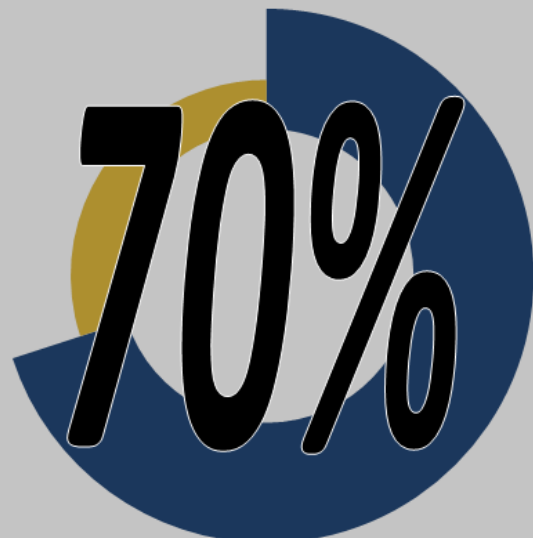

Sterling College Career Outcomes

Class of 2018

What are Sterling Grads Doing Now?

60%
of our grads are either Employed or have plans for Grad School

92% of our grads in full-time roles are in a job related to their major

How many are Employed or have Grad School Plans (by Major)?

* The size of each circle represents the number of graduates
 * The center of each circle corresponds to the percent of grads employed or with grad school plans

Sterling College Career Outcomes

Class of 2018

How many graduates did we have (by Major)?

How many had internships?

... of our students had at least 1 internship before graduation.

Where were those internships?