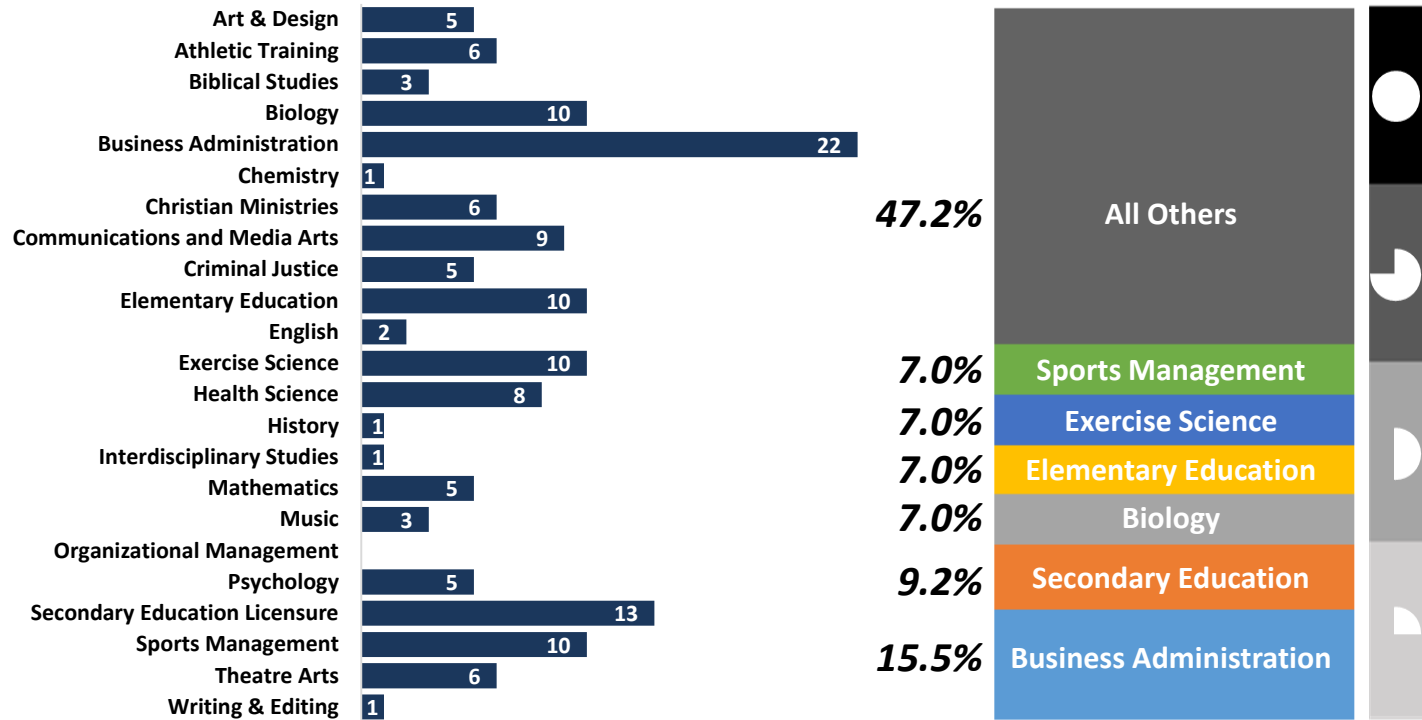

Sterling College Career Outcomes

Class of 2018

What are Sterling Grads Doing Now?

60%
of our grads are either Employed or have plans for Grad School

92% of our grads in full-time roles are in a job related to their major

How many are Employed or have Grad School Plans (by Major)?

* The size of each circle represents the number of graduates
 * The center of each circle corresponds to the percent of grads employed or with grad school plans

Sterling College Career Outcomes

Class of 2018

How many graduates did we have (by Major)?

How many had internships?

... of our students had at least 1 internship before graduation.

Where were those internships?