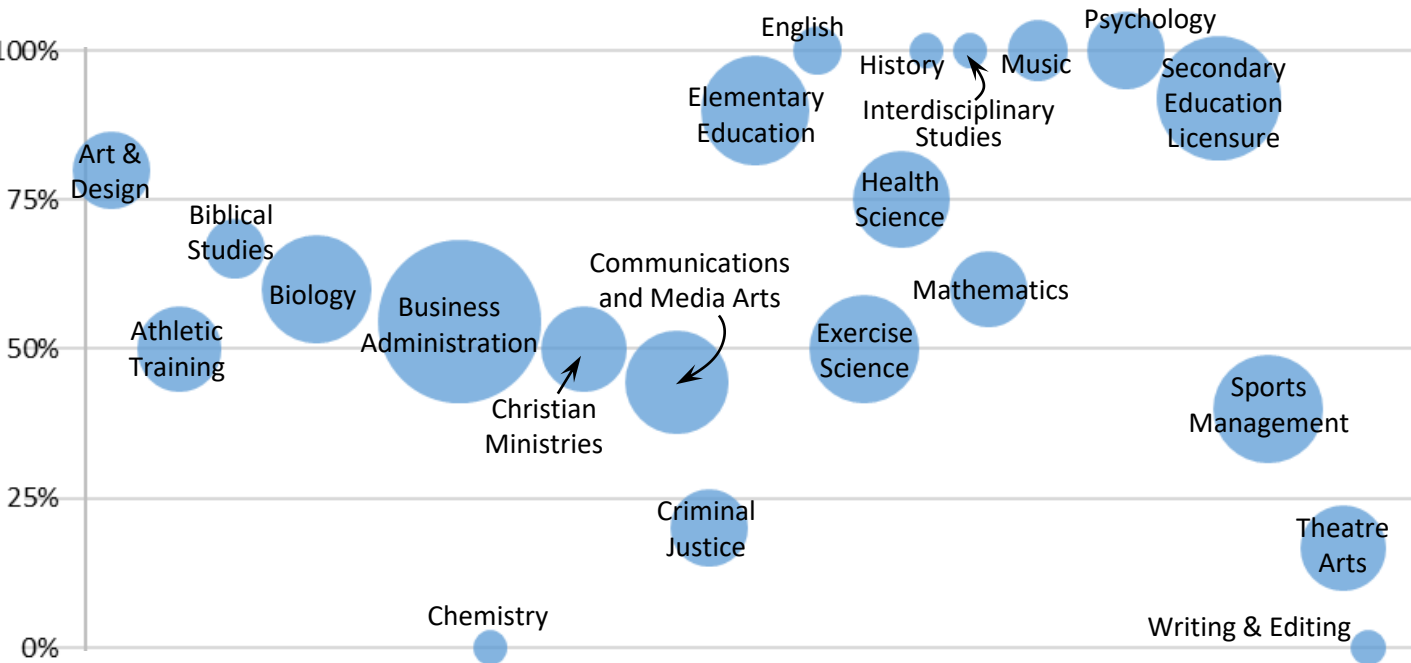

Sterling College Career Outcomes

Class of 2018

What are Sterling Grads Doing Now?

60%
of our grads are either Employed or have plans for Grad School

92% of our grads in full-time roles are in a job related to their major

How many are Employed or have Grad School Plans (by Major)?

* The size of each circle represents the number of graduates
 * The center of each circle corresponds to the percent of grads employed or with grad school plans

Sterling College Career Outcomes

Class of 2018

How many graduates did we have (by Major)?

How many had internships?

... of our students had at least 1 internship before graduation.

Where were those internships?

Our students had internships in 10 states, Angola, and Japan. By far, most of the internships were in Kansas...not surprising since many are worked on and around campus, and the school districts where our future-teachers perform their clinical teaching tend to be close to campus.