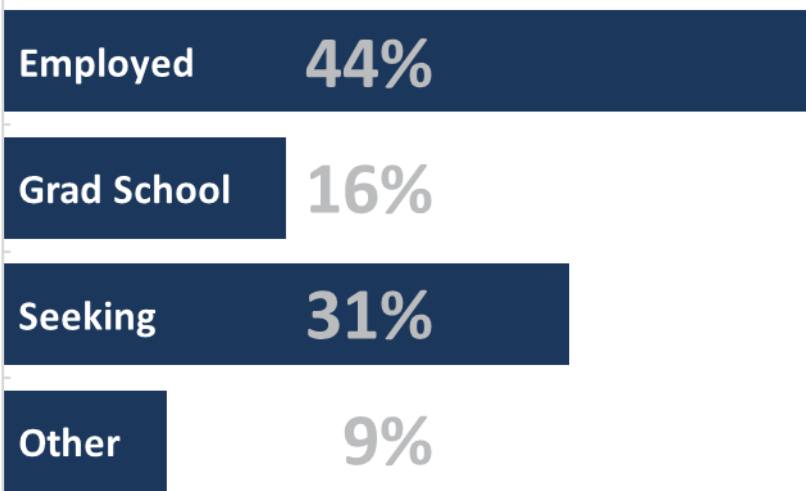

Sterling College Career Outcomes

Class of 2018

What are Sterling Grads Doing Now?

60%
of our grads are either Employed or have plans for Grad School

92% of our grads in full-time roles are in a job related to their major

How many are Employed or have Grad School Plans (by Major)?

* The size of each circle represents the number of graduates
 * The center of each circle corresponds to the percent of grads employed or with grad school plans