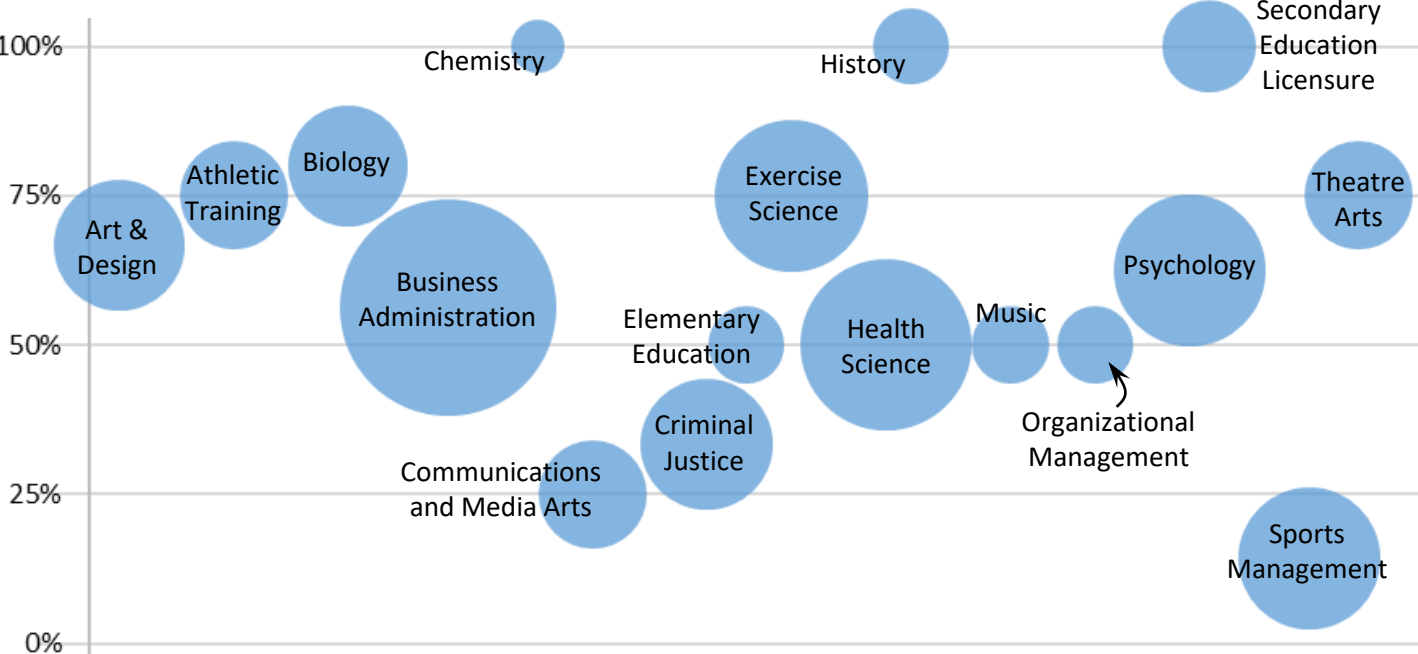

# Sterling College Career Outcomes

## Class of 2020

### What are Sterling Grads Doing Now?

**56%**  
of our grads are either Employed or have plans for Grad School

**96%** of our grads in full-time roles are in a job related to their major

### How many are Employed or have Grad School Plans (by Major)?

\* The size of each circle represents the number of graduates  
 \* The center of each circle corresponds to the percent of grads employed or with grad school plans