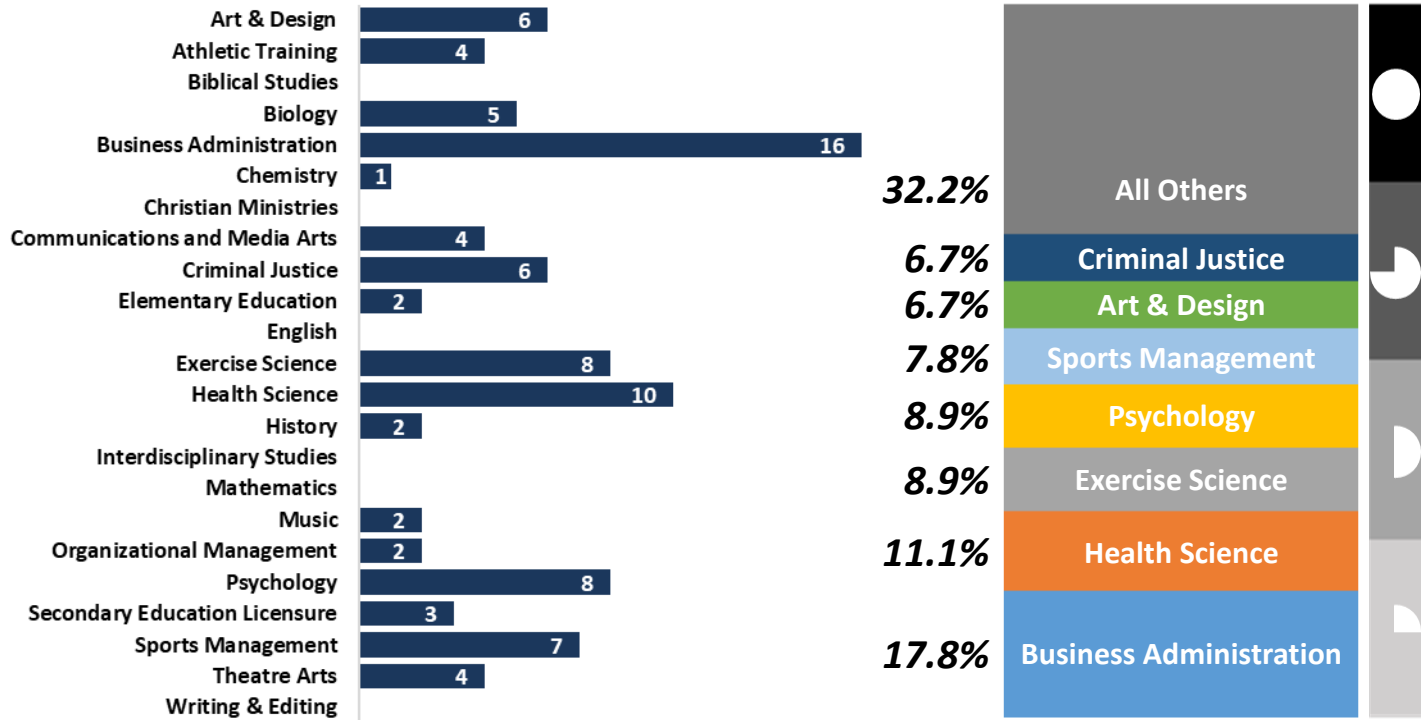

Sterling College Career Outcomes

Class of 2020

How many graduates did we have (by Major)?