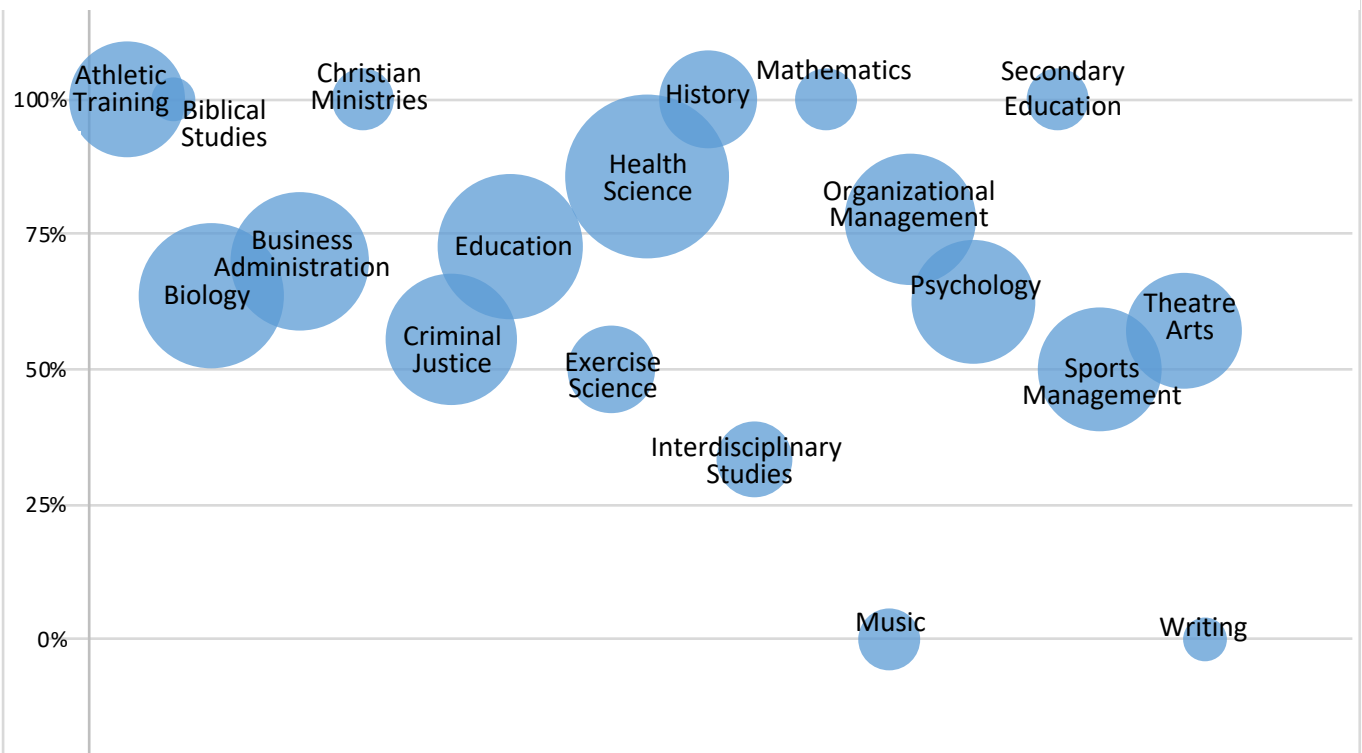

Sterling College Career Outcomes

Class of 2022

What are Sterling Grads Doing Now?

68%

of our grads are either Employed or have plans for Grad School

87% of our grads in full time positions are in a job related to their major

How many are Employed or have Grad School Plans (by Major)?

* The size of each circle represents the number of graduates

* The center of each circle corresponds to the percent of grads employed or with grad school plans

Sterling College Career Outcomes

Class of 2022

How many graduates did we have (by Major)?

How many had internships?

... of our students had at least 1 internship before graduation.

Where were those internships?