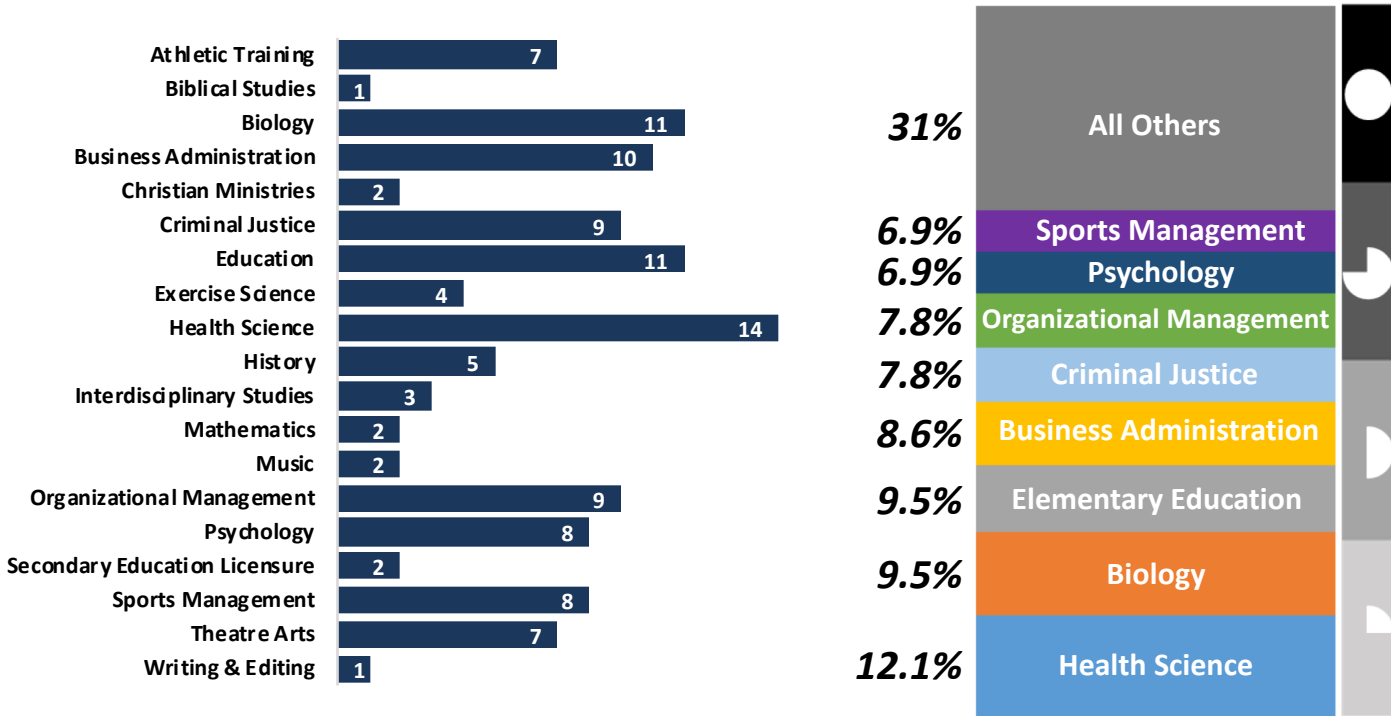

Sterling College Career Outcomes

Class of 2022

What are Sterling Grads Doing Now?

68%

of our grads are either Employed or have plans for Grad School

87% of our grads in full time positions are in a job related to their major

How many are Employed or have Grad School Plans (by Major)?

* The size of each circle represents the number of graduates

* The center of each circle corresponds to the percent of grads employed or with grad school plans

Sterling College Career Outcomes

Class of 2022

How many graduates did we have (by Major)?

How many had internships?

... of our students had at least 1 internship before graduation.

Where were those internships?