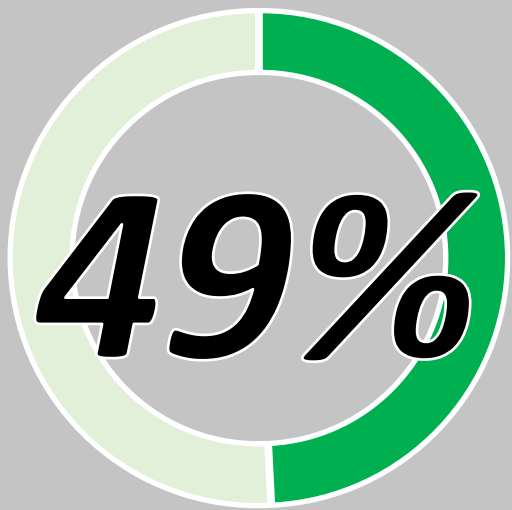

Sterling College Career Outcomes

Class of 2022

What are Sterling Grads Doing Now?

68%

of our grads are either Employed or have plans for Grad School

87% of our grads in full time positions are in a job related to their major

How many are Employed or have Grad School Plans (by Major)?

* The size of each circle represents the number of graduates

* The center of each circle corresponds to the percent of grads employed or with grad school plans

Sterling College Career Outcomes

Class of 2022

How many graduates did we have (by Major)?

How many had internships?

... of our students had at least 1 internship before graduation.

Where were those internships?